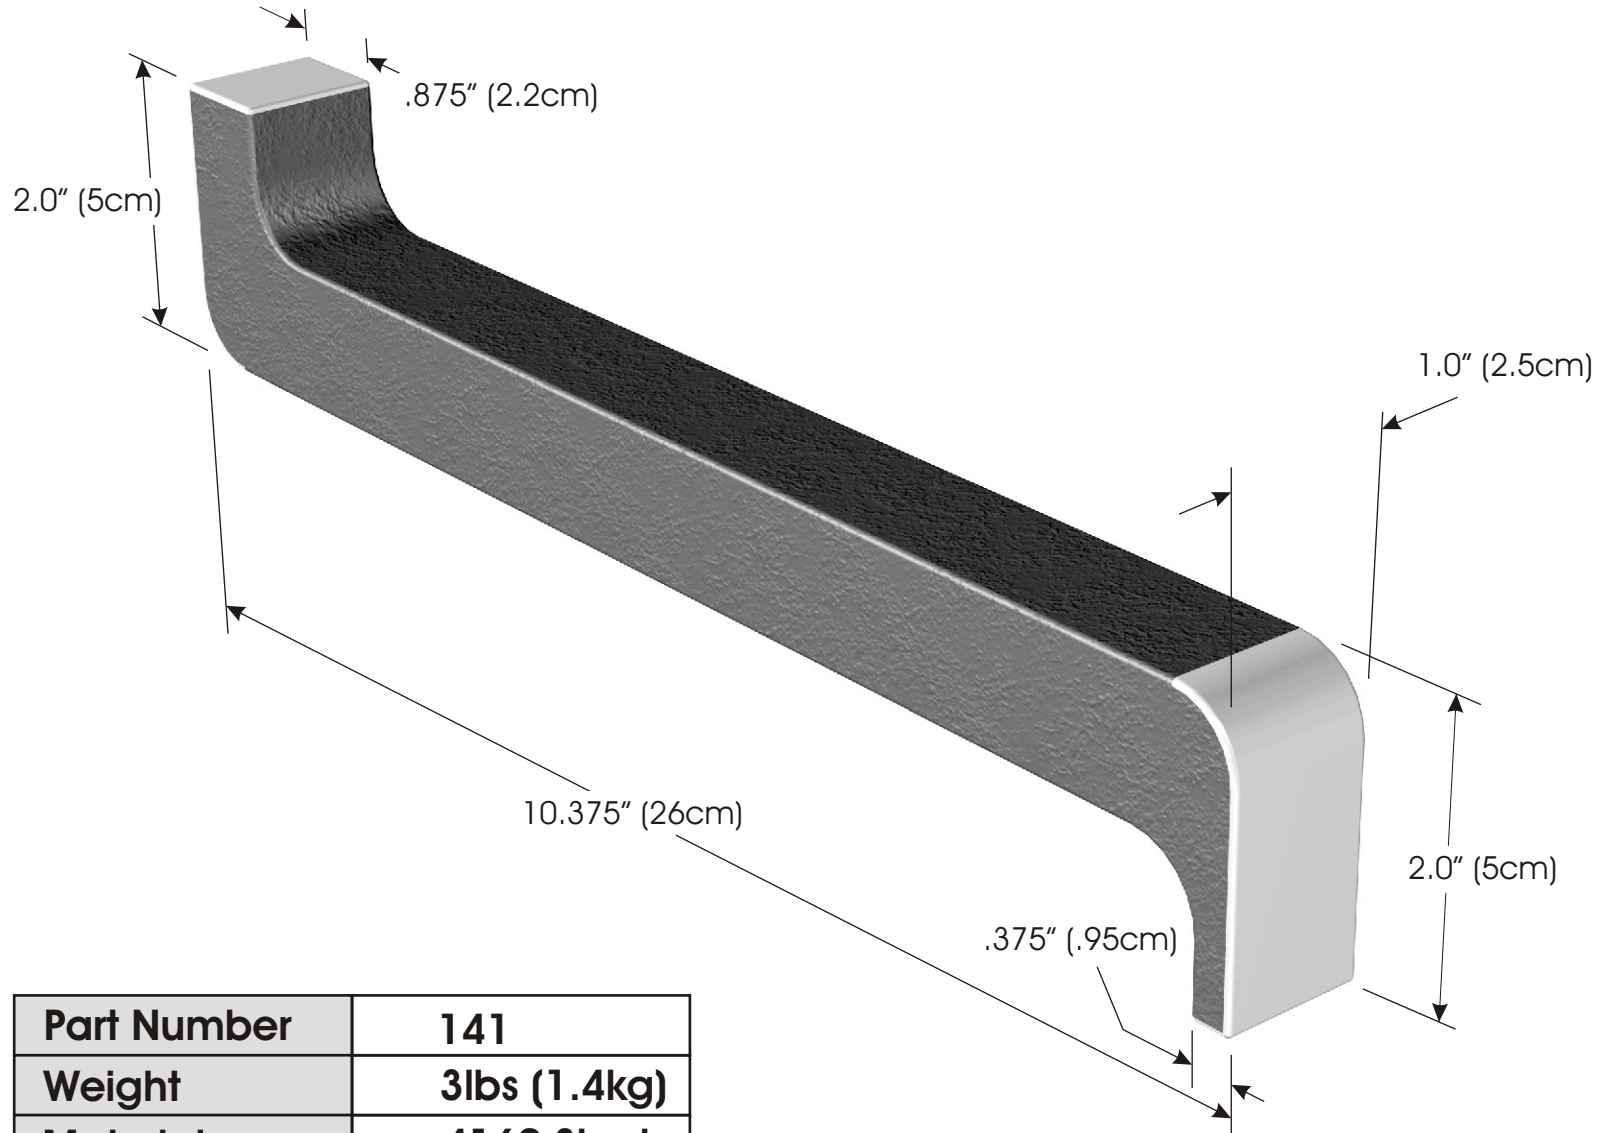

AIRCRAFT TOOL SUPPLY COMPANY

P.O. BOX 370 • 1000 Old US 23 • Oscoda, MI 48750 • Voice (989) 739-1447 • Fax (989) 739-1448 • www.aircraft-tool.com

Part Number	141
Weight	3lbs (1.4kg)
Material	4160 Steel
Process	Cast