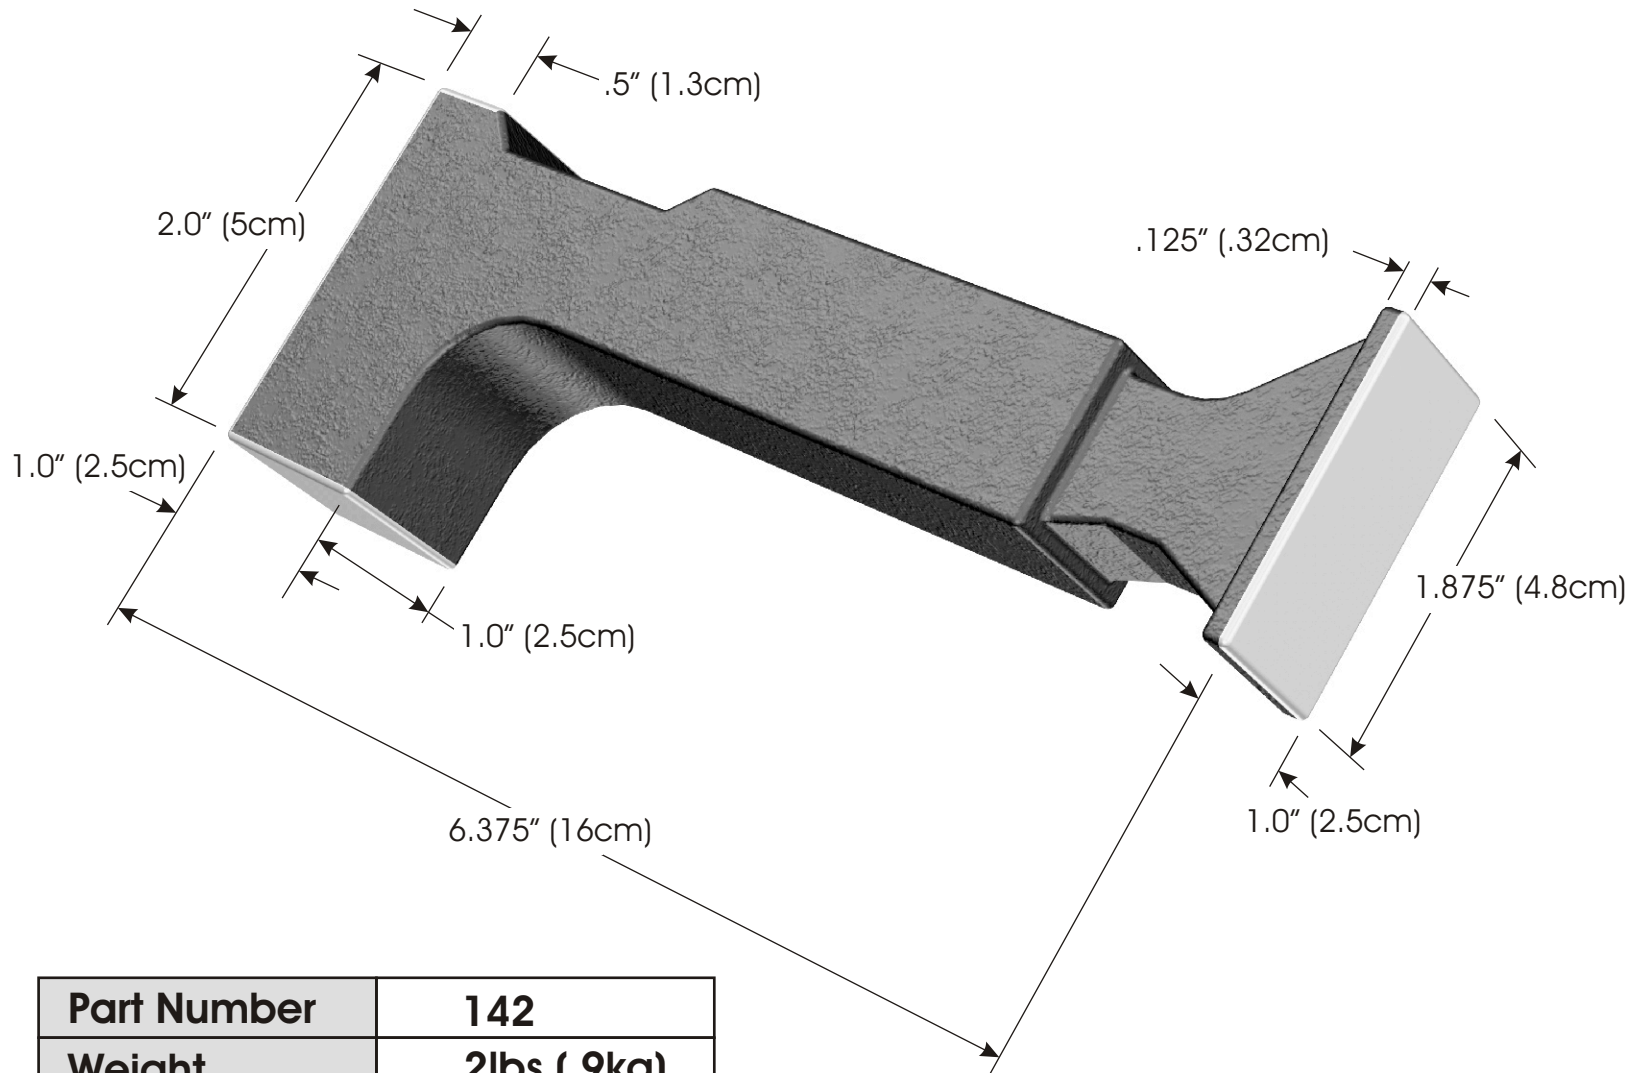

# AIRCRAFT TOOL SUPPLY COMPANY

P.O. BOX 370 • 1000 Old US 23 • Oscoda, MI 48750 • Voice (989) 739-1447 • Fax (989) 739-1448 • [www.aircraft-tool.com](http://www.aircraft-tool.com)

Part Number	142
Weight	2lbs (.9kg)
Material	4160 Steel
Process	Cast